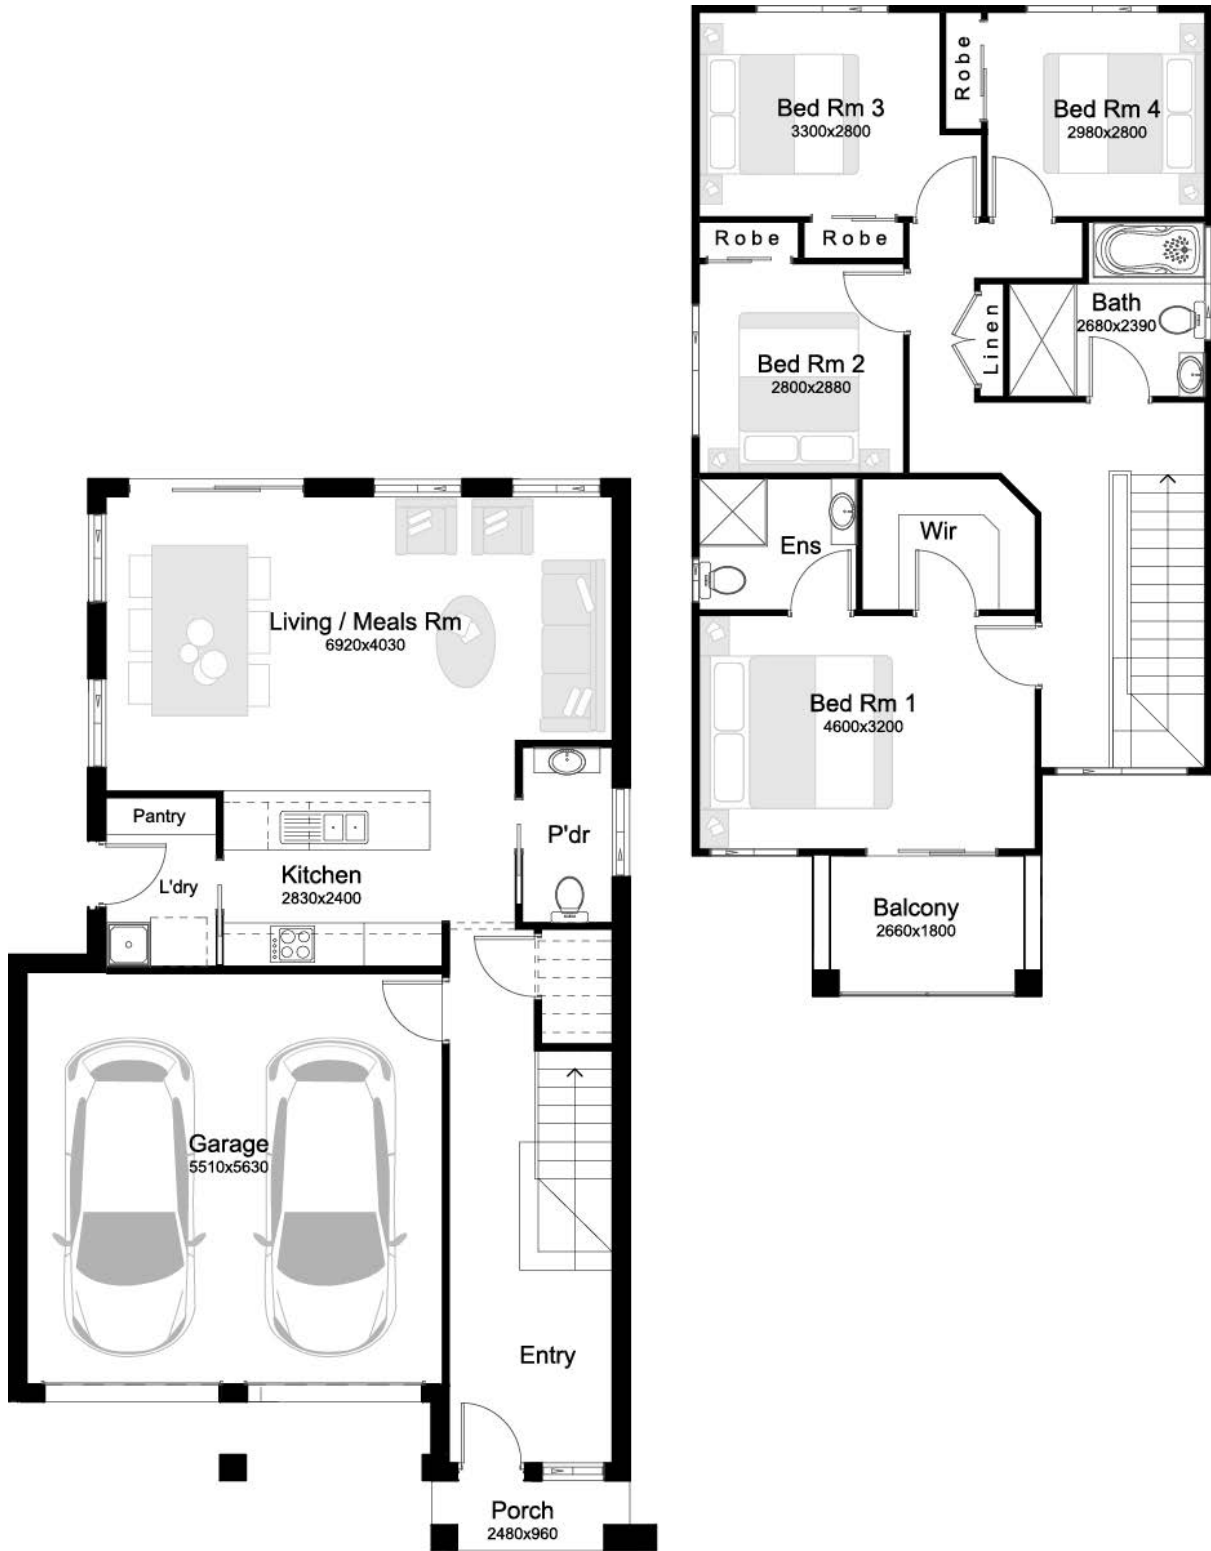

Your new home can be customised to feature these other facades