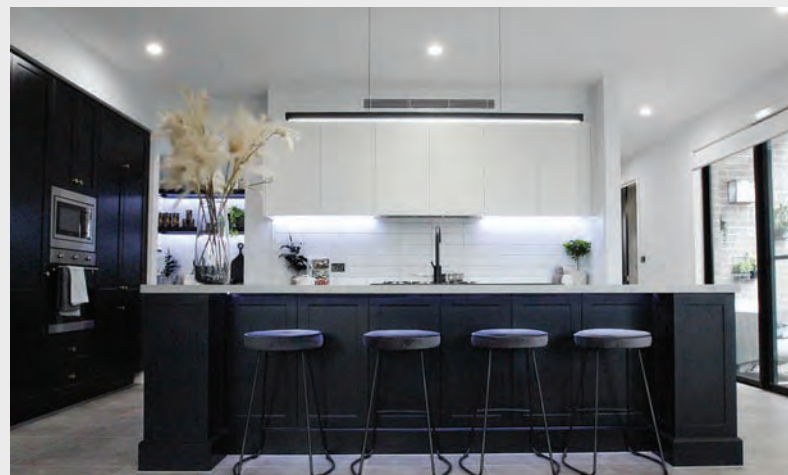

4
2.5
2

Suitable for 10m frontage

House Size 8.9m x 14.6m

Ground Floor 67.95 m²

First Floor 80.00 m²

Garage 34.96 m²

Porch 2.75 m²

Total 191.66 m²

**I can be customised to suit your needs,
talk to your sales consultant today!**

meridianhomes.com.au
1300 855 138