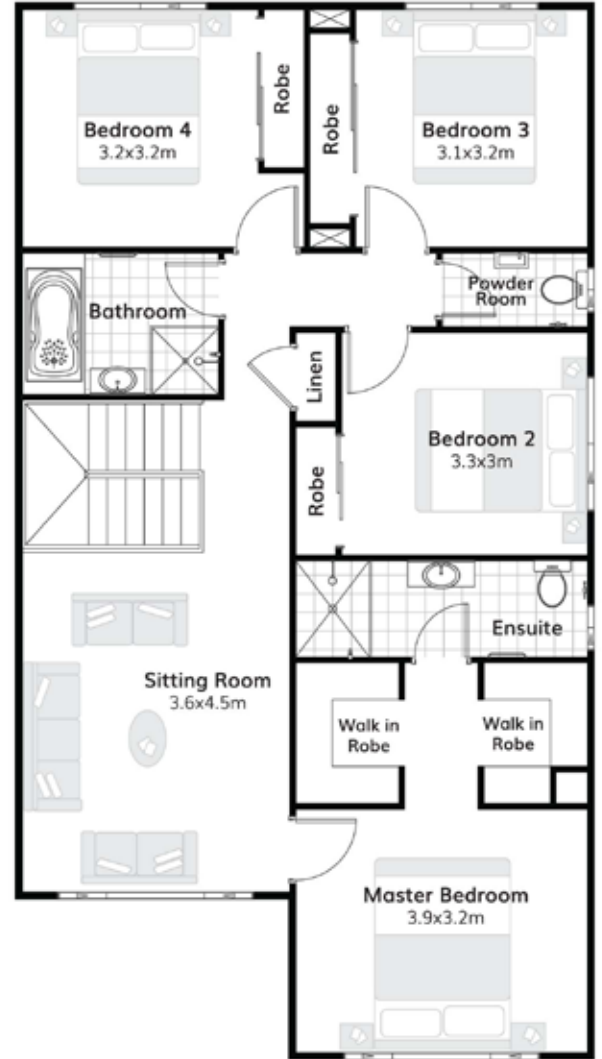

Your new home can be customised to feature these other facades