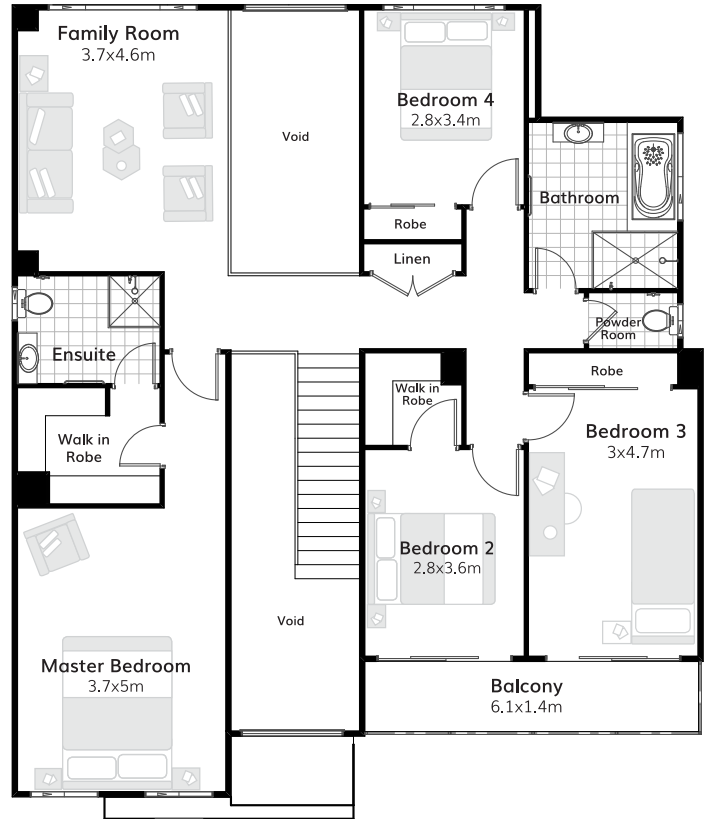

 4
  3
  2

Suitable for 15m frontage

House Size 12.5m x 17.5m

Ground Floor 132.81 m²

First Floor 148.82 m²

Garage 41.83 m²

Porch 3.26 m²

Al Fresco 26.07 m²

Total 361.92 m²

**I can be customised to suit your needs,
talk to your sales consultant today!**

meridianhomes.com.au
 1300 855 138

Your new home can be customised to feature these other facades