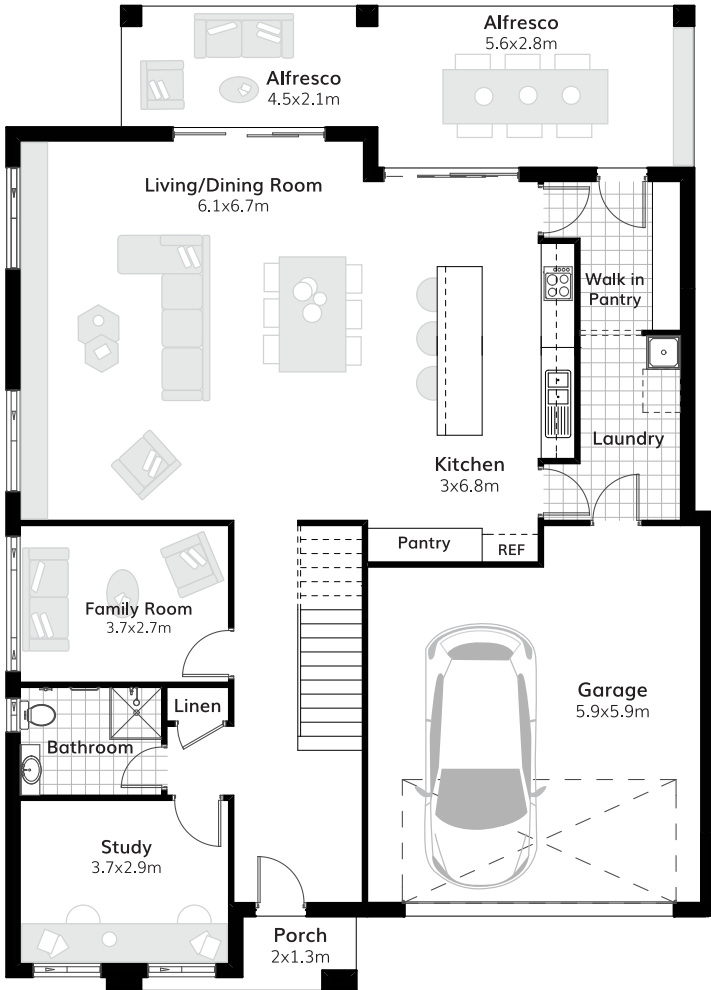

 4
  3
  2

Suitable for 15m frontage

House Size 12.5m x 17.5m

Ground Floor 132.81 m²

First Floor 148.82 m²

Garage 41.83 m²

Porch 3.26 m²

Al Fresco 26.07 m²

Total 361.92 m²

**I can be customised to suit your needs,
talk to your sales consultant today!**

meridianhomes.com.au
 1300 855 138

Your new home can be customised to feature these other facades