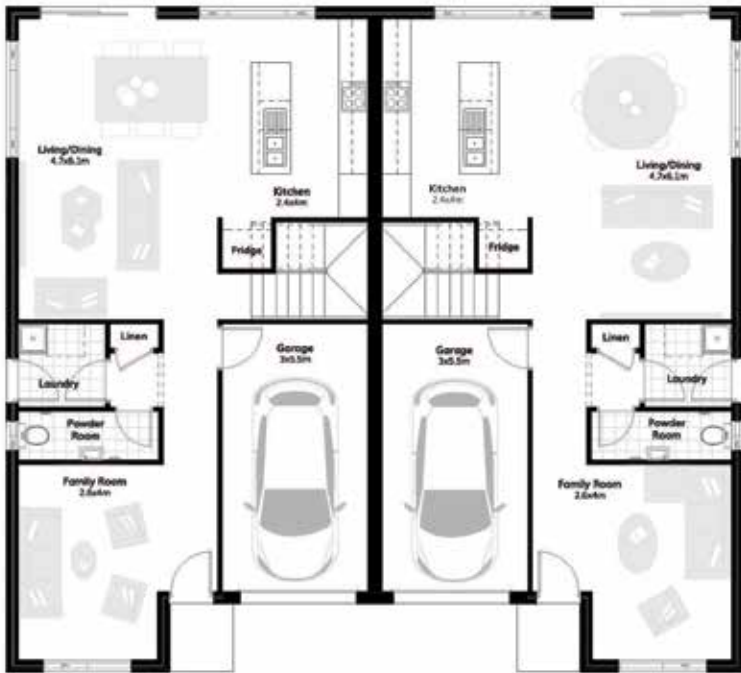

Your new home can be customised to feature these other facades