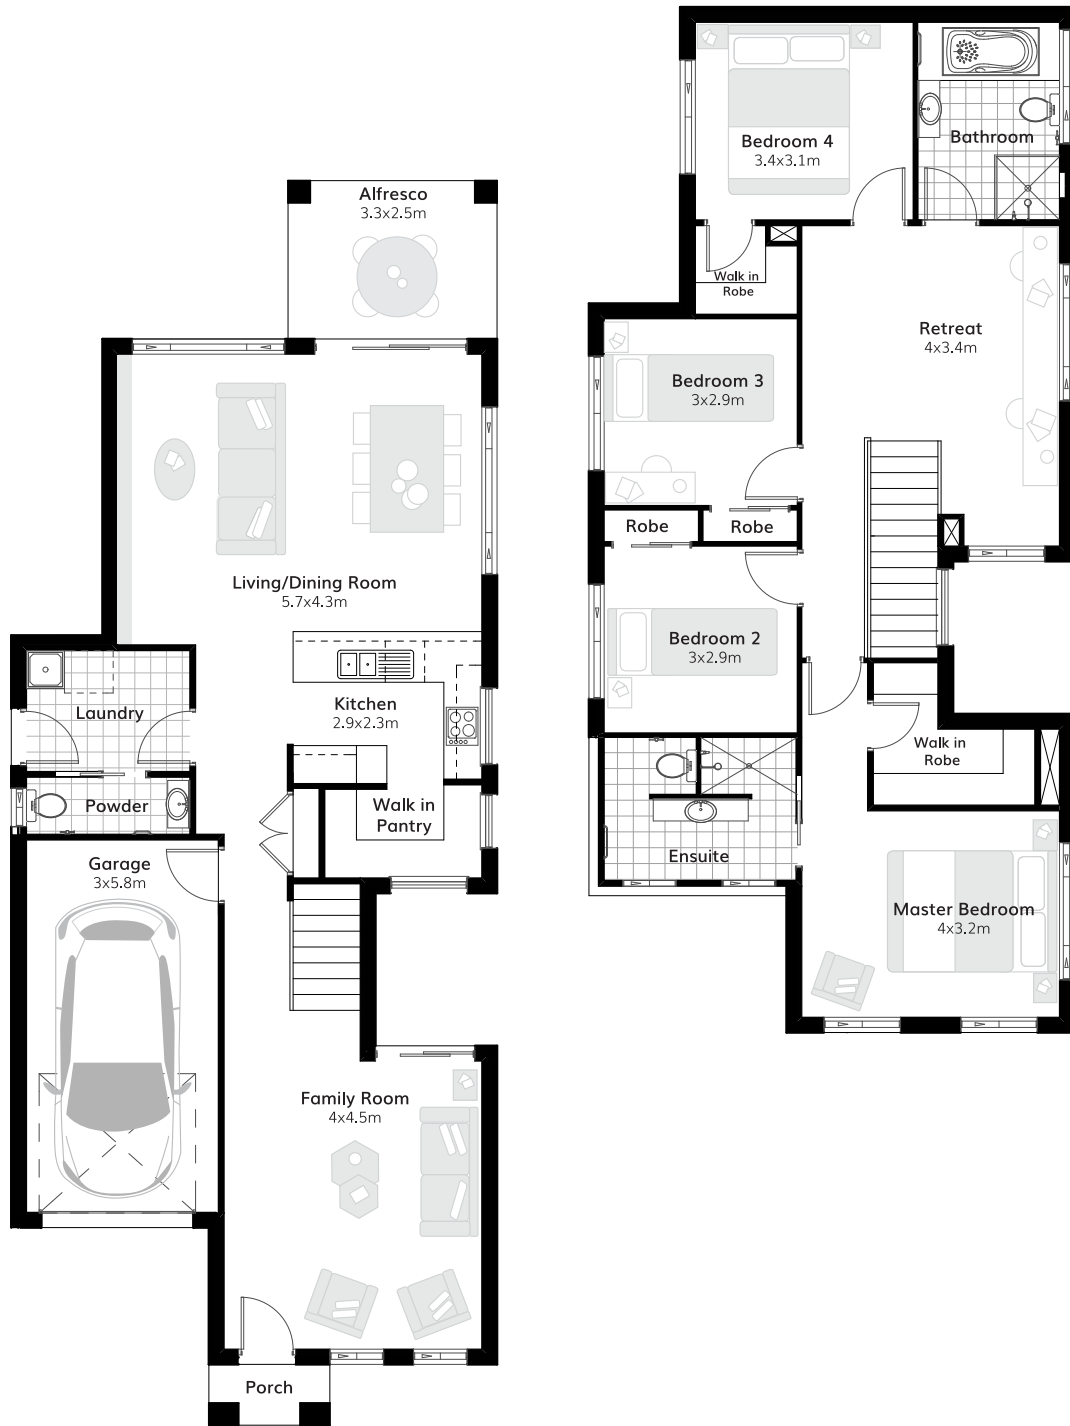

 4
  2.5
  1

Suitable for 10m frontage

House Size 7.6m x 19.6m

Ground Floor 86.06 m²

First Floor 105.25m²

Garage 20.01 m²

Porch 1.83 m²

Alfresco 8.25 m²

Total 221.4 m²

**I can be customised to suit your needs,
talk to your sales consultant today!**

meridianhomes.com.au
1300 855 138

Your new home can be customised to feature these other facades