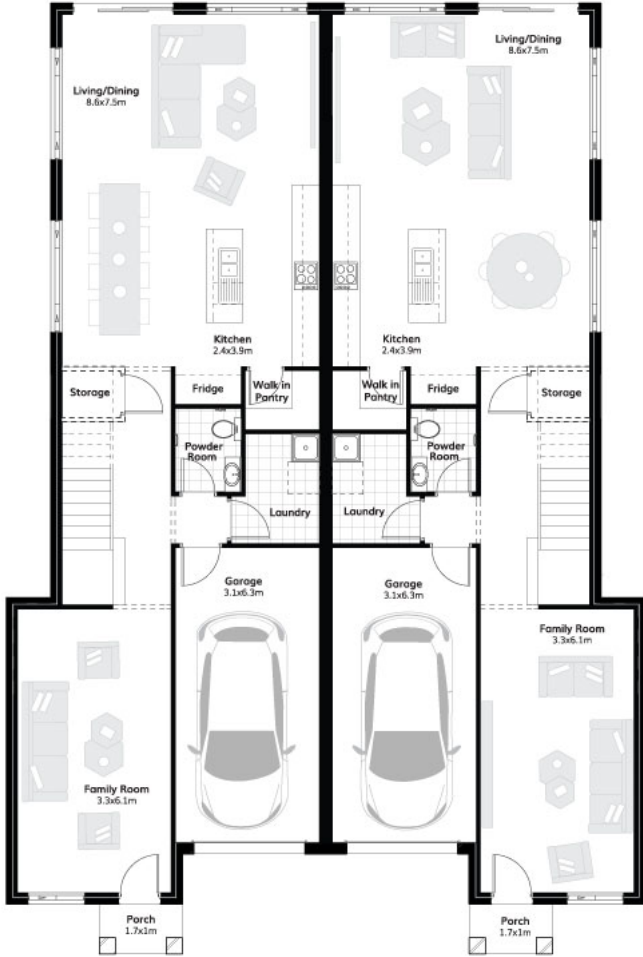

 8  
  5  
  2

**Suitable for 16m frontage**

House Size     13.7m x 20.4m

Ground Floor   194.36 m<sup>2</sup>

First Floor     198.2 m<sup>2</sup>

Garage          41.5 m<sup>2</sup>

Porch          3.86 m<sup>2</sup>

Total          437.92 m<sup>2</sup>

**I can be customised to suit your needs,  
talk to your sales consultant today!**

meridianhomes.com.au  
1300 855 138

Your new home can be customised to feature these other facades