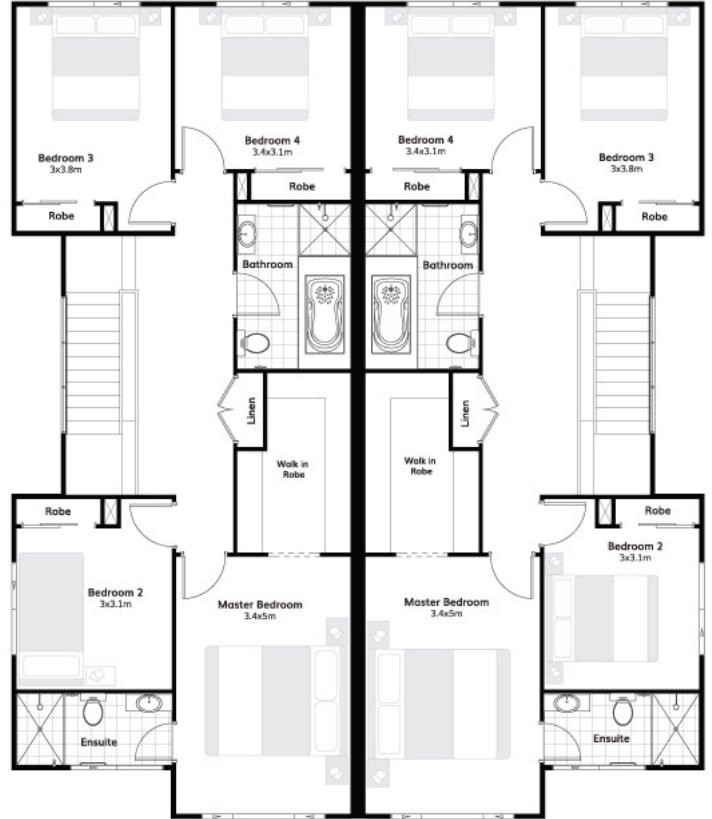

 8  
  5  
  2

**Suitable for 16m frontage**

House Size     13.7m x 20.4m

Ground Floor   194.36 m<sup>2</sup>

First Floor     198.2 m<sup>2</sup>

Garage          41.5 m<sup>2</sup>

Porch          3.86 m<sup>2</sup>

Total          437.92 m<sup>2</sup>

**I can be customised to suit your needs,  
talk to your sales consultant today!**

meridianhomes.com.au  
1300 855 138

Your new home can be customised to feature these other facades