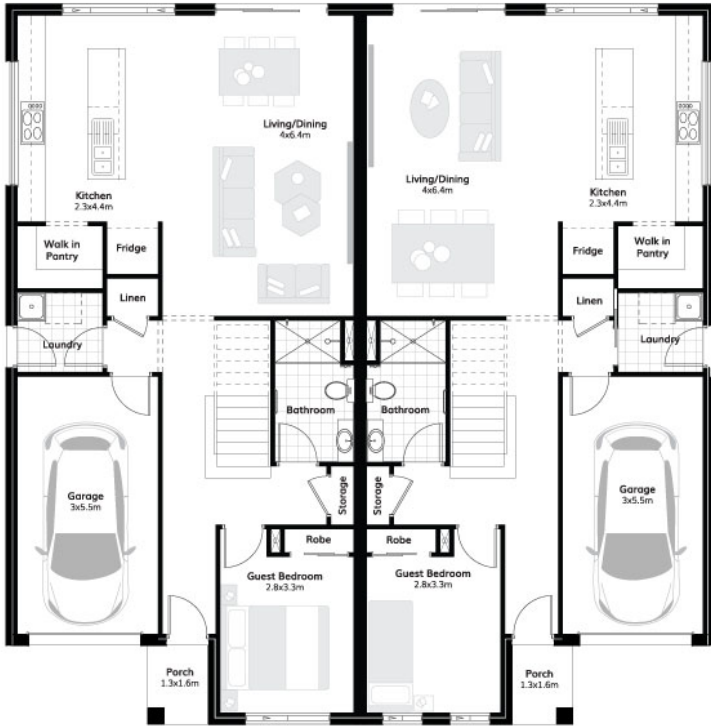

Your new home can be customised to feature these other facades