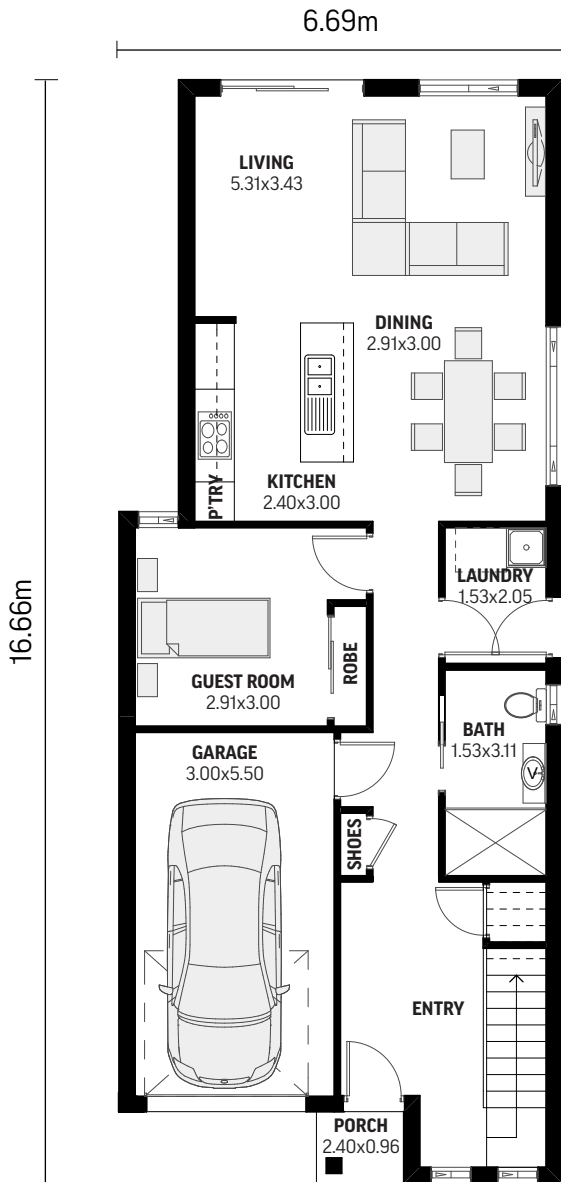

 5    
  3    
  1

Suitable Min Lot Width **9m**

Ground Floor	82.03m <sup>2</sup>
First Floor	87.57m <sup>2</sup>
Garage	18.92m <sup>2</sup>
Porch	1.43m <sup>2</sup>

---

**Total House Size** **189.95m<sup>2</sup>**

5 Beds 3 Baths 1 Car

Suitable Min Lot Width **9m**

Ground Floor	82.03m <sup>2</sup>
First Floor	87.57m <sup>2</sup>
Garage	18.92m <sup>2</sup>
Porch	1.43m <sup>2</sup>

**Total House Size 189.95m<sup>2</sup>**

MERIDIAN HOMES **DISPLAY CENTRE**

Leppington Living | HomeWorld Box Hill | HomeWorld Marsden Park  
Coming soon: Menangle Park | Figtree Hill

Your new home can be customised to feature these other facades