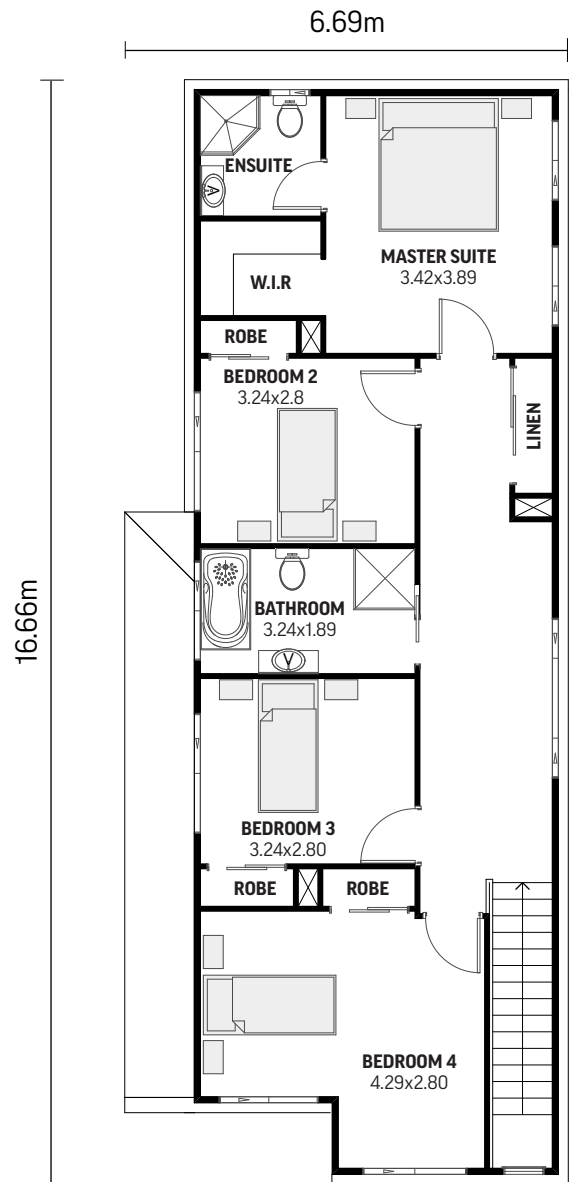

 5    
  3    
  1

Suitable Min Lot Width **9m**

Ground Floor	82.03m <sup>2</sup>
First Floor	87.57m <sup>2</sup>
Garage	18.92m <sup>2</sup>
Porch	1.43m <sup>2</sup>

---

**Total House Size** **189.95m<sup>2</sup>**

5 Beds 3 Baths 1 Car

Suitable Min Lot Width **9m**

Ground Floor	82.03m <sup>2</sup>
First Floor	87.57m <sup>2</sup>
Garage	18.92m <sup>2</sup>
Porch	1.43m <sup>2</sup>

**Total House Size 189.95m<sup>2</sup>**