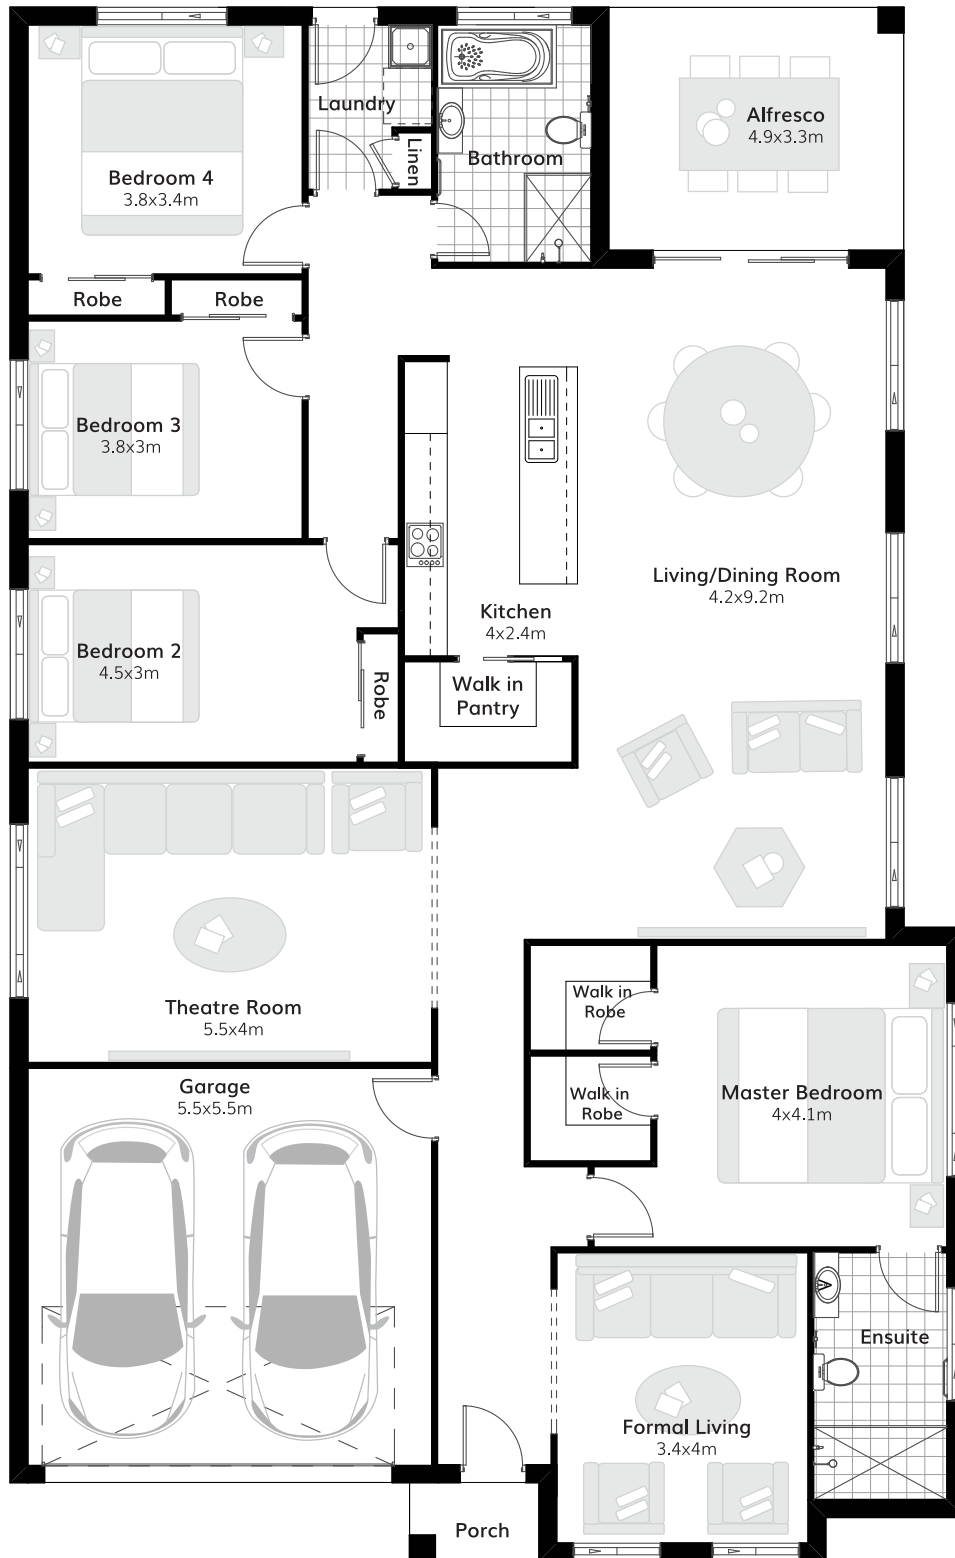

Your new home can be customised to feature these other facades