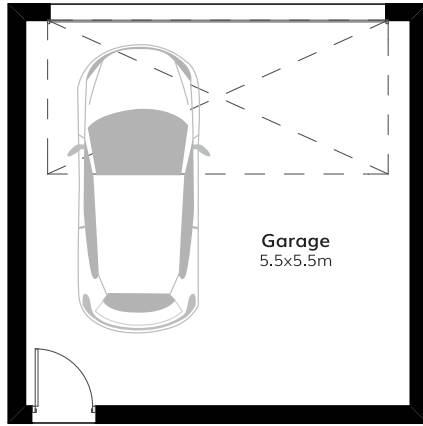

 5
  3
  2

Suitable for 10m frontage

House Size 9.1m x 15.7m

Ground Floor 109.69 m²

First Floor 88.91 m²

Garage 35.88 m²

Porch 2.43 m²

Al Fresco 8.42 m²

Total 245.33 m²

**I can be customised to suit your needs,
talk to your sales consultant today!**

meridianhomes.com.au
 1300 855 138

Your new home can be customised to feature these other facades