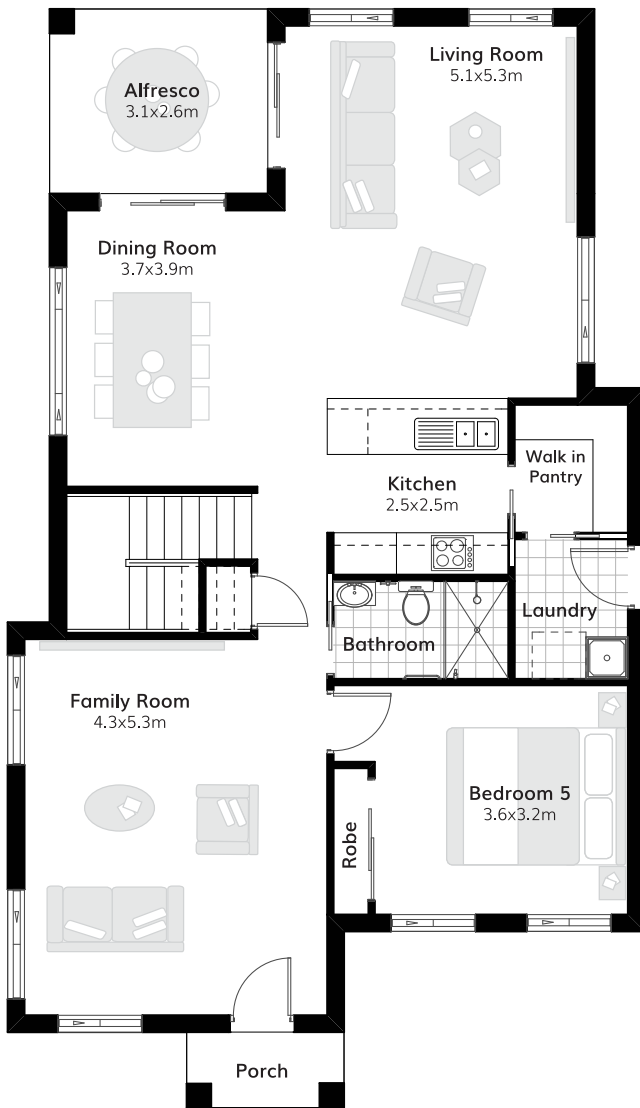

 5
  3
  2

Suitable for 10m frontage

House Size 9.1m x 15.7m

Ground Floor 109.69 m²

First Floor 88.91 m²

Garage 35.88 m²

Porch 2.43 m²

Al Fresco 8.42 m²

Total 245.33 m²

**I can be customised to suit your needs,
talk to your sales consultant today!**

meridianhomes.com.au
 1300 855 138

Your new home can be customised to feature these other facades