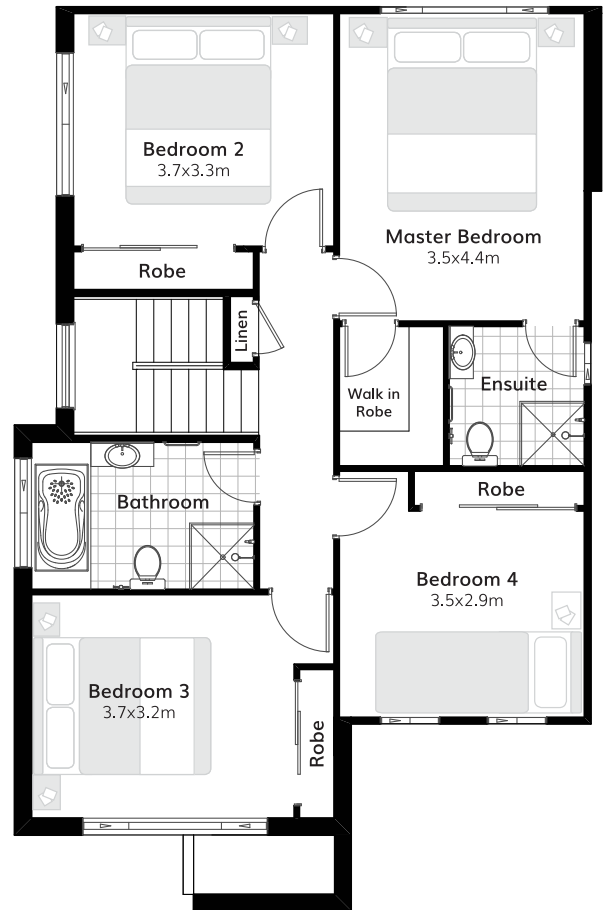

 5
  3
  2

Suitable for 10m frontage

House Size 9.1m x 15.7m

Ground Floor 109.69 m²

First Floor 88.91 m²

Garage 35.88 m²

Porch 2.43 m²

Al Fresco 8.42 m²

Total 245.33 m²

**I can be customised to suit your needs,
talk to your sales consultant today!**

meridianhomes.com.au
 1300 855 138

Your new home can be customised to feature these other facades